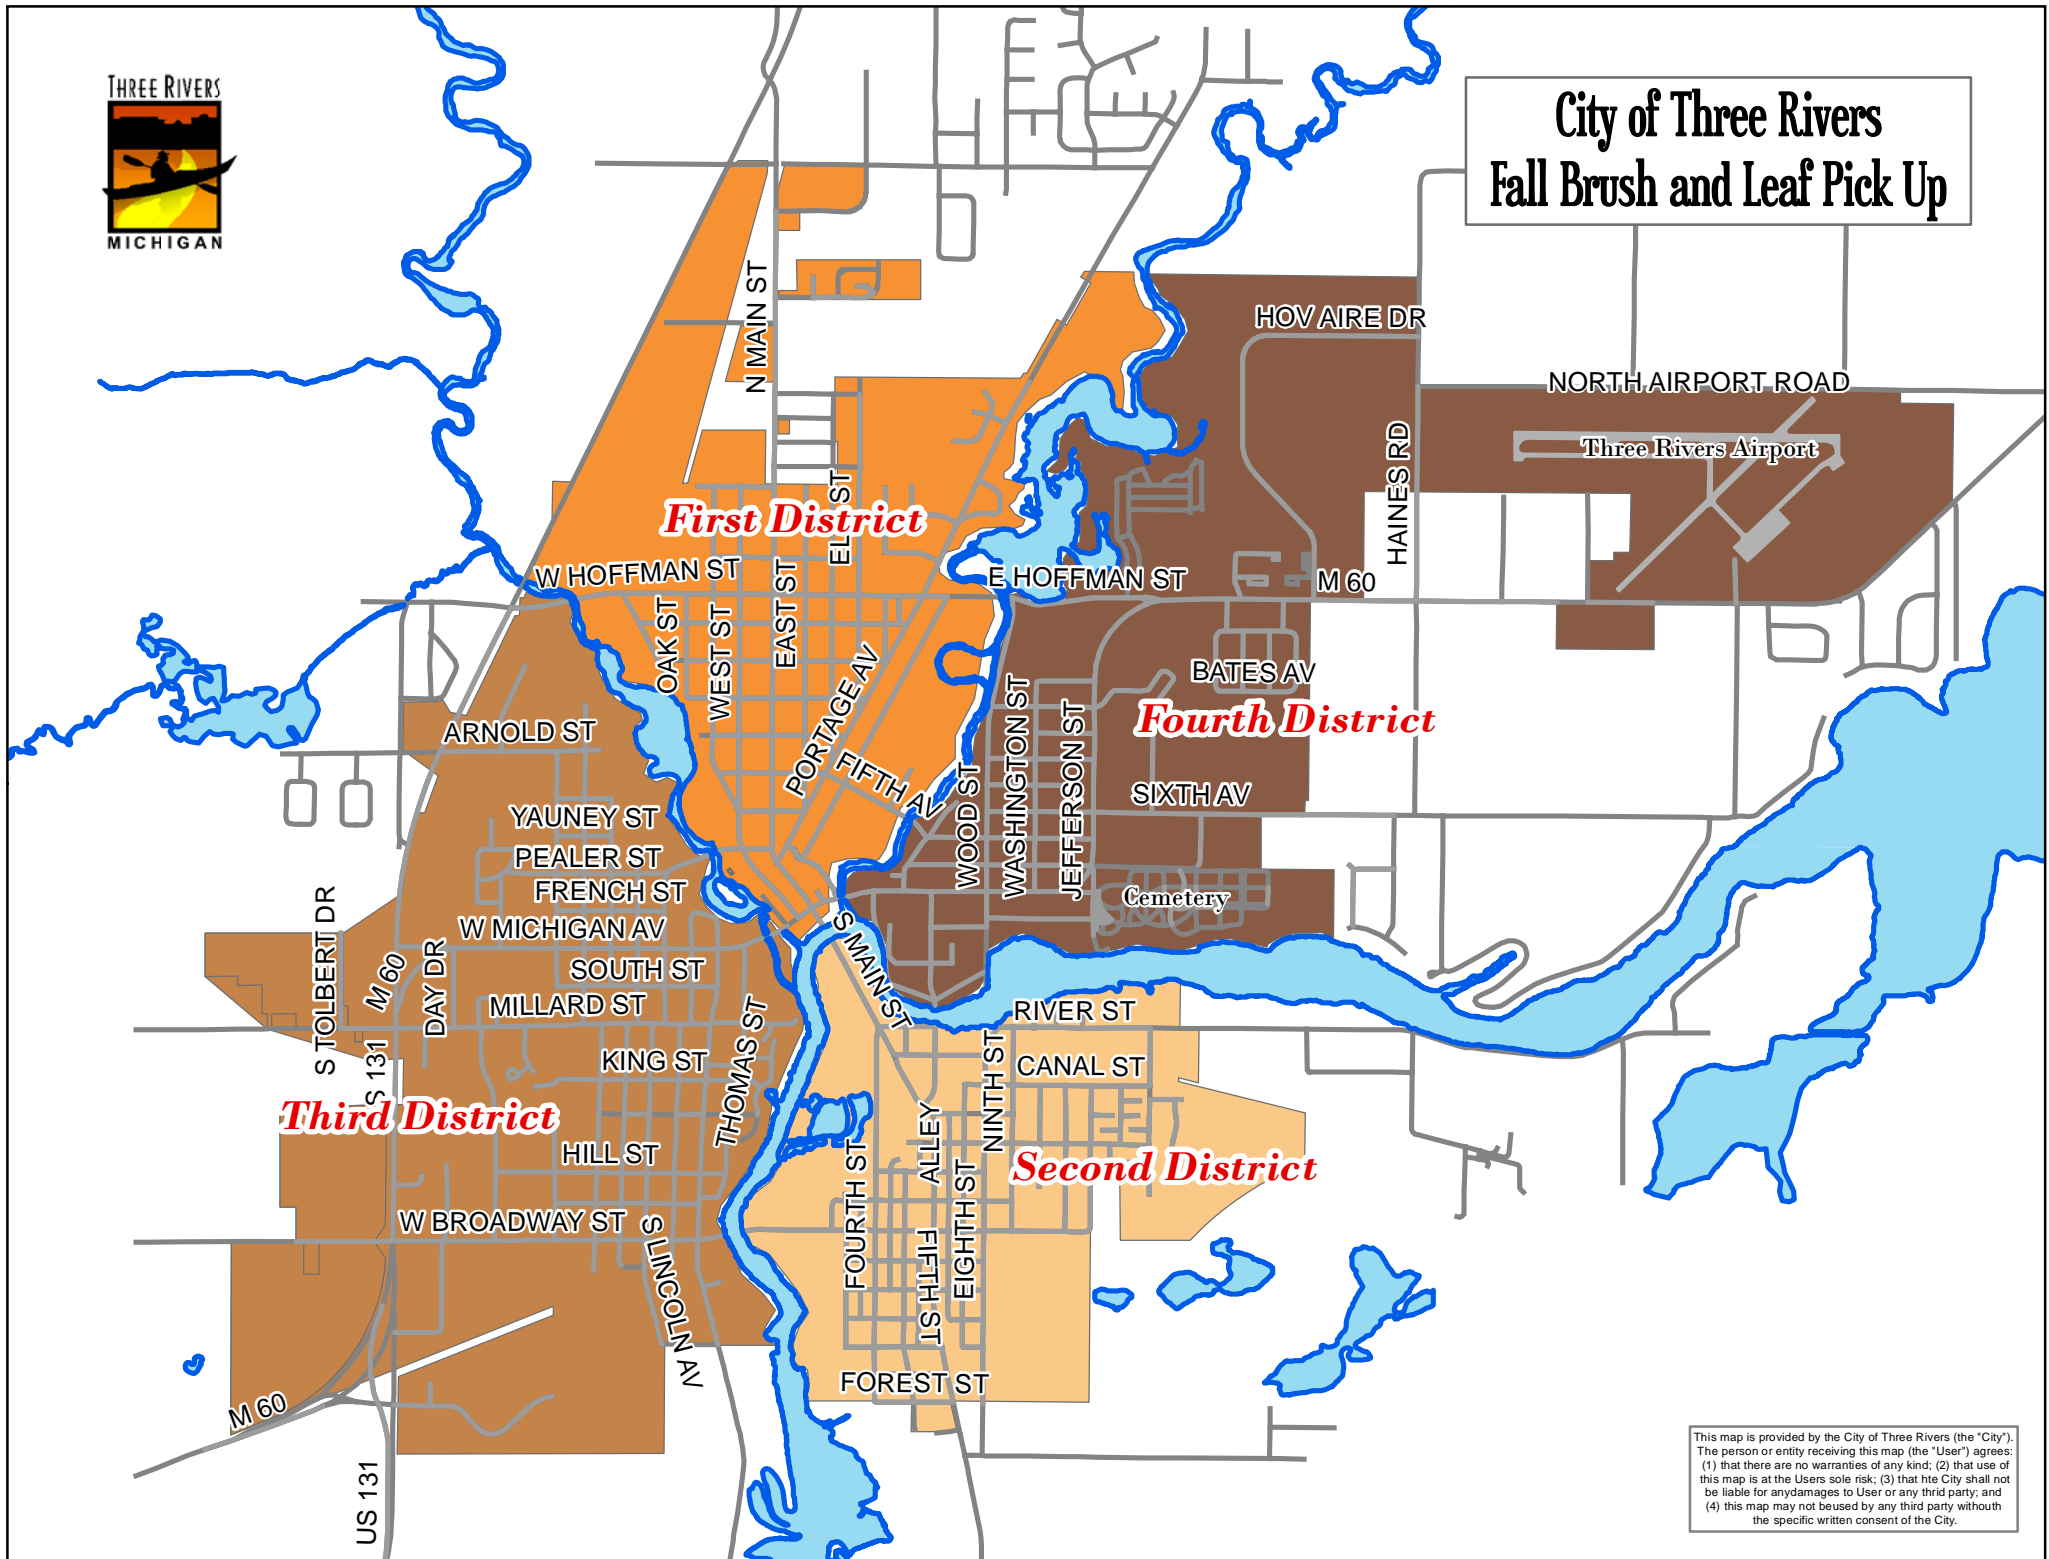

City of Three Rivers Fall Brush and Leaf Pick Up